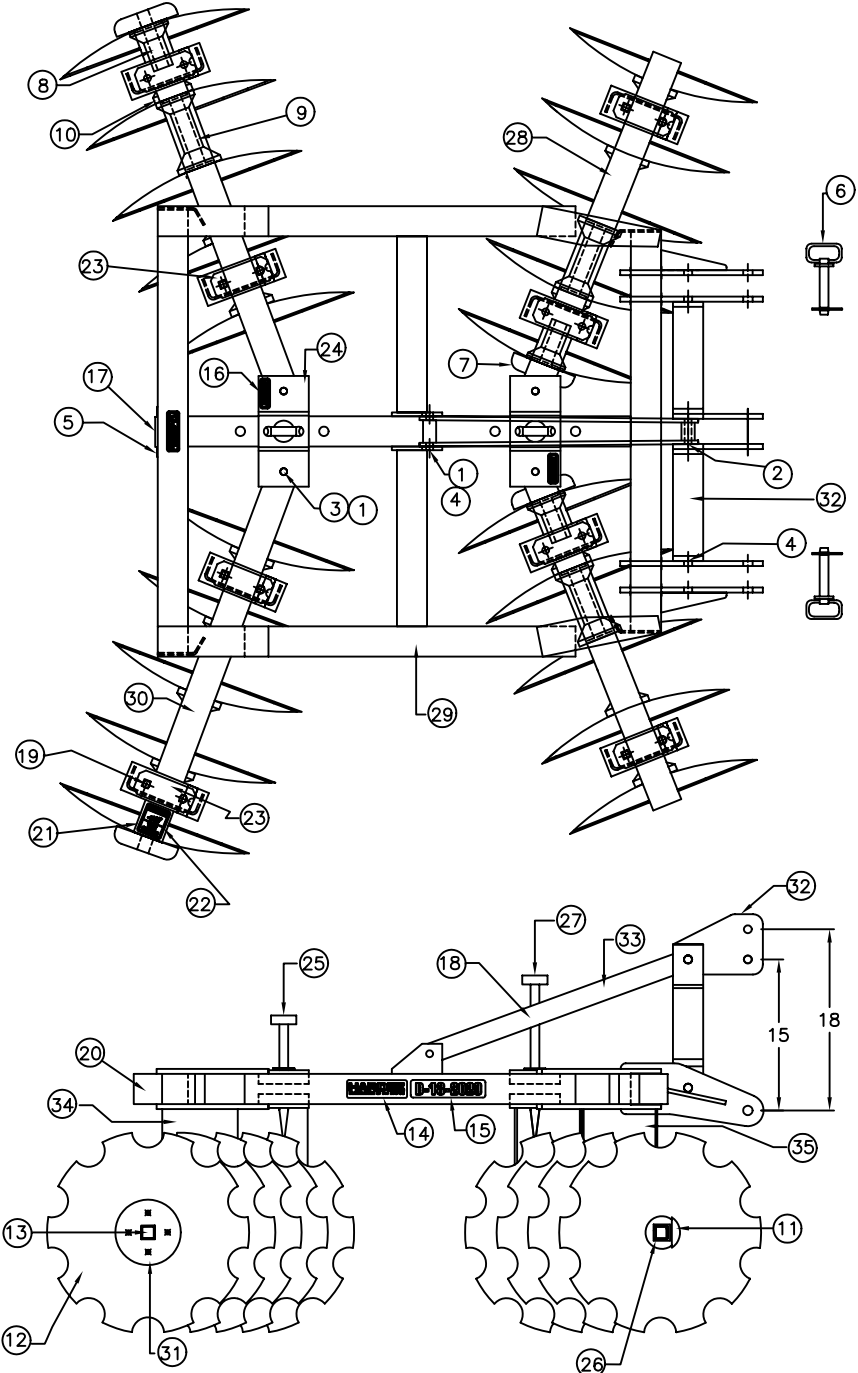

ITEM NO.	PART NUMBER	QTY REQD.	NOMENCLATURE OR DESCRIPTION
1	10098	5	HEX BOLT (5/8" X 5")
2	10099	1	HEX BOLT (5/8" X 5-1/2")
3	10166	26	LOCK NUT (5/8)
4	10172	4	HEX HEAD LOCKNUT (1-1/8)
5	10339	2	RIVET, (1/8" X 3/8")
6	10469	2	HITCH PIN W/CLIP, CAT 1, 7/8" X 4-1/4"
7	10901	2	BUMPER CAP (FRONT)
8	10902	8	HALF SPOOL 4-1/2"
9	10905	8	SPOOL 7-1/2"
10	10906	8	BEARING SPACER
11	10907	4	NUT WASHER
12	10911	20	20" DISC BLADE 1-1/8" HOLE
13	10917	4	GANG BOLT 34-1/2"
14	11032	3	HARDEE LOGO DECAL
15	11059	2	DECAL FOR D-18-2020
16	11636	1	LANDSCAPE & DISC HARROW SAFETY DECAL
17	11727	1	HARDEE SERIAL NUMBER PLATE
18	11850	1	WEB SITE DECAL
19	15450	16	CARRIAGE BOLT (5/8" X 5")
20	15465	4	TUBING INSERT, 3" 5-8 GAGE
21	15852	2	DECAL RED REFLECTOR
22	15853	2	DECAL YELLOW REFLECTOR
23	60023	8	CLAMP CAP FOR D-18, D-20
24	60027	4	GANG TIE WELDMENT
25	60029	1	GANG PIN REAR, WELD.
26	60037	4	NUT LOCK
27	60038	1	GANG PIN FRONT, WELDMENT
28	60050	2	BEAM, GANG (35")
29	60065	1	MAIN FRAME WELDMENT
30	60080	2	BEAM, GANG (40")
31	60081	2	BUMPER CAP SLOTTED (REAR)
32	60126	1	A-FRAME WELD.(D-18 & D-20)
33	60133	1	A- FRAME BRACE WELD.
34	60275	4	LEFT AXLE HANGER ASSEMBLY
35	60276	4	RIGHT AXLE HANGER ASSEMBLY

All Dimensions in Inches Unless Otherwise Specified
 Dimensions in [] are in Millimeters

Tolerances Unless Otherwise Specified
 Fractional Dimensions ±1/16" Angular Dimensions ±1°
 Decimal Dim. to Limits Shown All holes to be +0/-1/32

DRAWN BY	J.S.S.	3/17/09
CHECKED BY		
MATERIAL	R.M.N.	---
MANUFACTURED BY: EVH MFG. CO., LLC		

HARDEE BY EVH MFG. CO., LLC LORIS S.C.	
APPLICATION DISC HARROW	OLD PART # ----
DESCRIPTION D-18-2020 ASSEMBLY	
DO NOT SCALE	DWG. NO. A DWG SIZE SHT 1 OF 1 60105