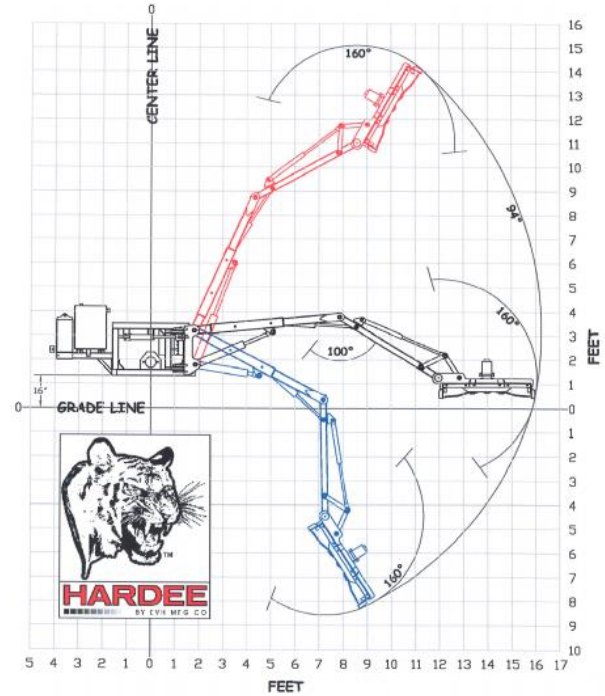

# HYDRUALIC BOOM MOWER LR40142

The Hardee LR40142 is a 16' Hydraulic Boom Mower with a convenient 8-function "Single" joystick control. It is equipped with a Cat. 2 quick hitch or standard hitch. Has a no drift load holding value, replaceable bushings in all pivots and hydraulic valve features both vertical and horizontal break-aways, and folds up for compact transportation.

## SPECIFICATIONS

<b>MOWING WIDTH</b>	42"
<b>REACH</b>	16'
<b>CUTTING CAPACITY</b>	4"
<b>WEIGHT</b>	2,170lbs
<b>TRACTOR HP</b>	64
<b>BLADE TIP SPEED</b>	14,720fpm
<b>OIL TANK CAPACITY</b>	35gal
<b>BLADE SIZE</b>	1/2" x 3-1/2"
<b>TRACTOR WEIGHT</b>	5,300lbs MINIMUM
<b>DECK THICKNESS</b>	10 GUAGE

## FEATURES

- 👉 Mower has an electric over hydraulic valve for boom control.
- 👉 Convenient 8-function Single Joystick Control
- 👉 16' Reach & 42" Cutting Deck
- 👉 Category 2 Quick or Standard Hitch
- 👉 No-Drift Load Holding Valve
- 👉 Replaceable Bushings in all Pivots
- 👉 Hydraulic Valve Features Both Vertical & Horizontal Break-aways
- 👉 Folds Behind Tractor for Compact Transport
- 👉 540 RPM PTO Operating Speed
- 👉 Blade Tip Speed is 14,720 FPM
- 👉 ½" x 3 ½" Free Swinging Blade
- 👉 Cutting Capacity up to 4" in Diameter
- 👉 Flip-up Cutting Gate