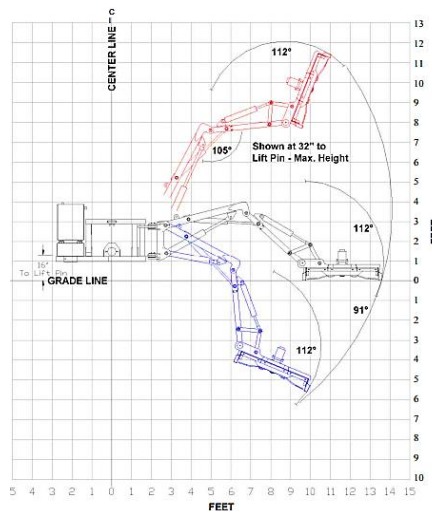

# HYDRAULIC BOOM MOWERS MR1442 & EV1442

The Hardee by EVH MR1442 & EV1442 has 14' reach booms with a 42" cutting decks. The MR1442 has two convenient 4-function cable control levers (which may not be suitable for cab tractors), while the EV1442 has a proportional control valve with variable speed control, and a single hand-held joystick designed with cab tractors in mind. Mowers come with a Category 1 standard hitch, a "No-Drift" load holding hydraulic valve that features both vertical and horizontal breakaway's, and replaceable bushings in all pivots for convenience. These mowers fold behind your tractor for easy and compact transportation.

SPECIFICATIONS	
CUTTING WIDTH	42"
BLADE TIP SPEED	14.720fpm
OPERATING SPEED	540RPM PTO
NET WEIGHT	1,830lbs
CUTTING CAPACITY	UP TO 4"
DECK THICKNESS	10 GAUGE

\*Please contact local dealer for more information.